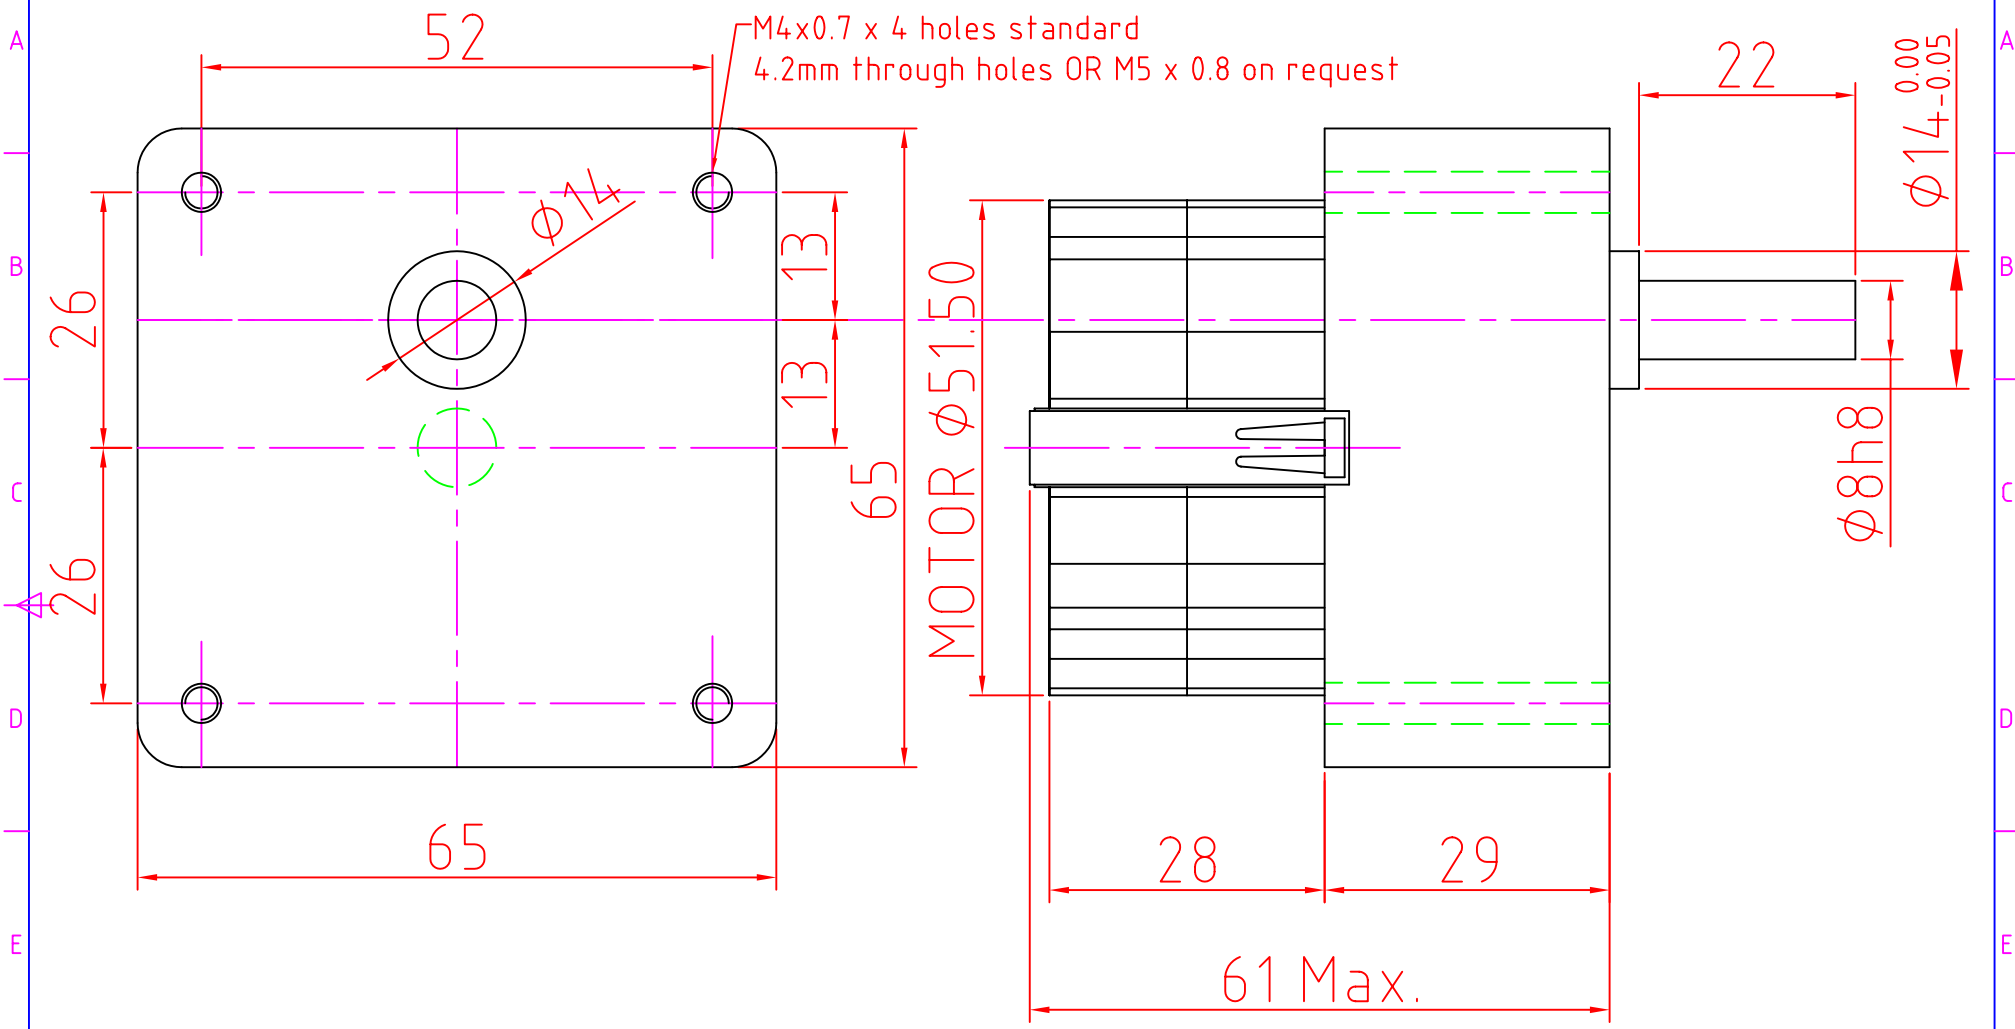

Issue/RevNo	Revision note	Date	Signature	Checked
1.0	Original Issue	09/01/08		

Itemref	Quantity	Article No./Reference		
Designed by	Checked by	Approved by - date Tarak Bhagat	Date 7/08	Scale 2:1
Assy drg MTR4bV			Edition	Sheet