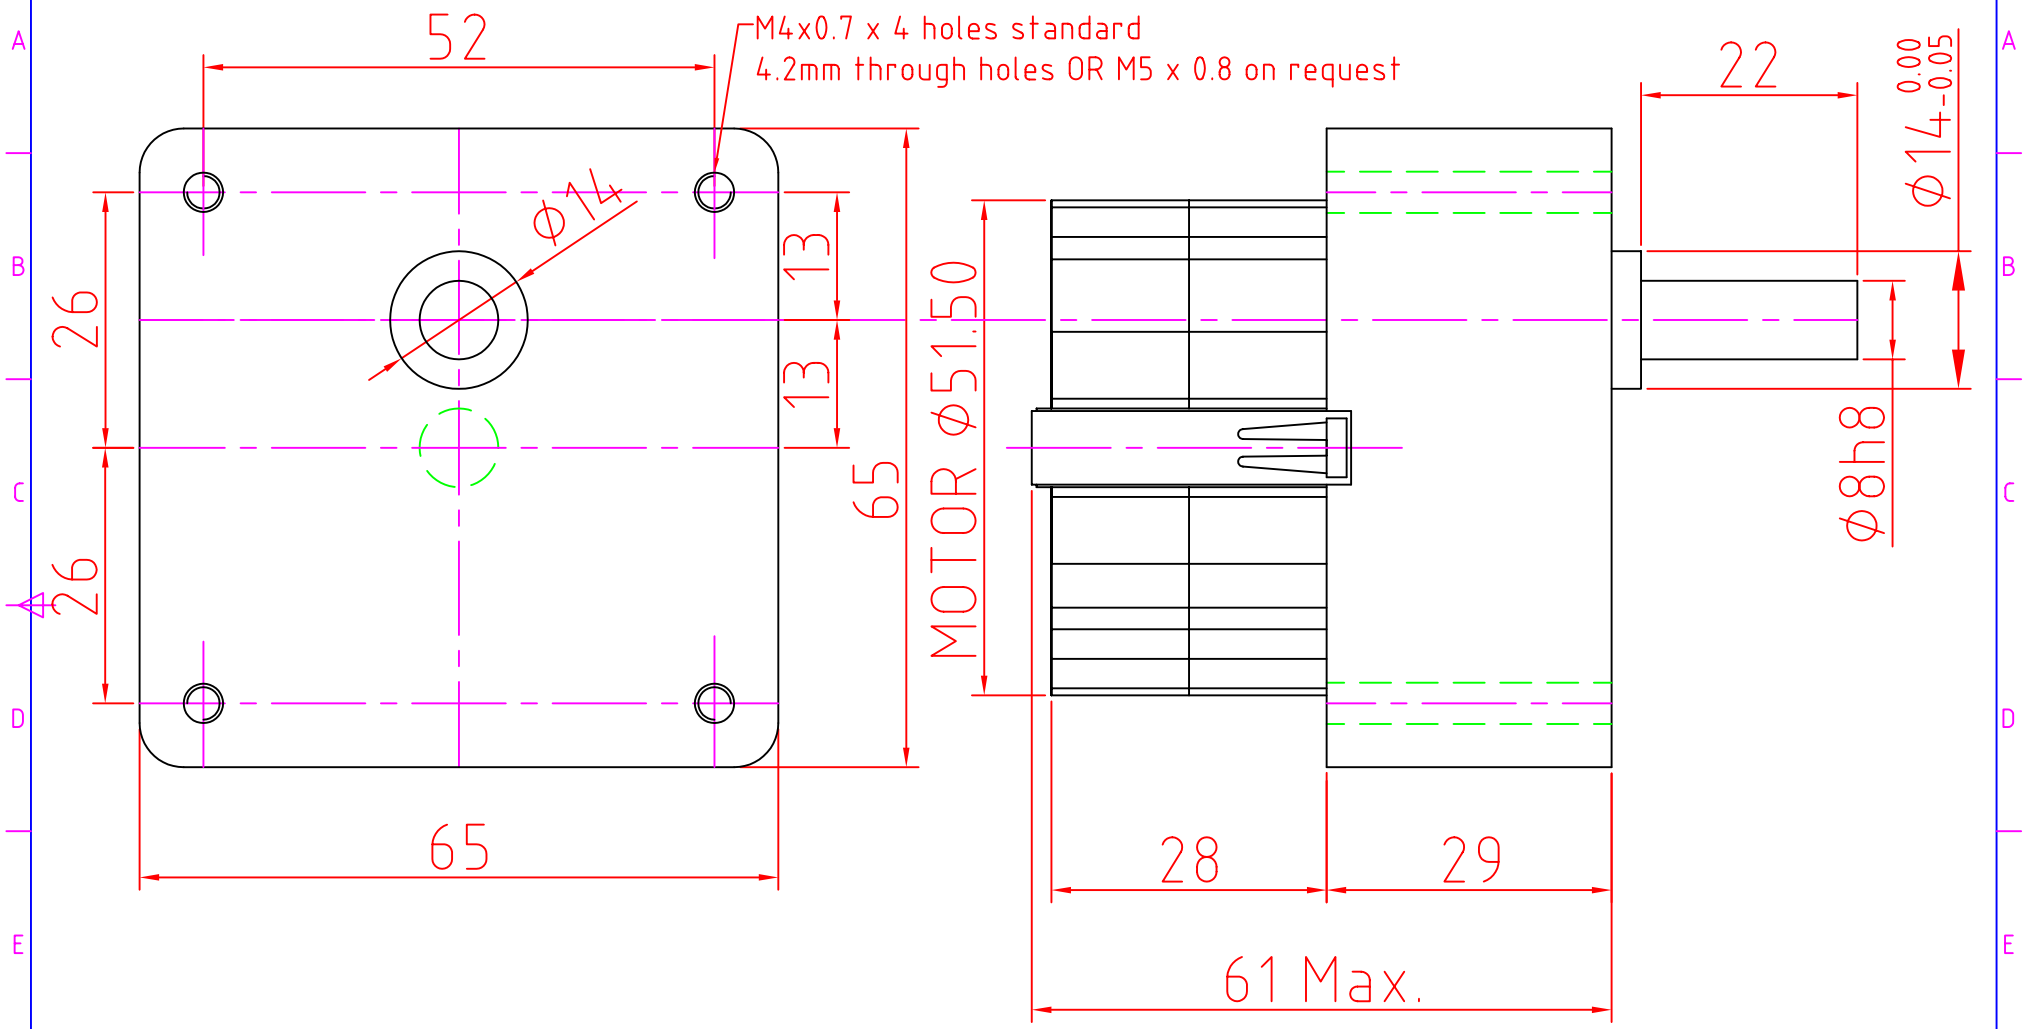

Issue/RevNo	Revision note	Date	Signature	Checked
1.0	Original Issue	09/01/08		

Itemref	Quantity	Article No./Reference		
Designed by	Checked by	Approved by - date Tarak Bhagat	Date 7/08	Scale 2:1
Assy drg MTR4aV			Edition	Sheet