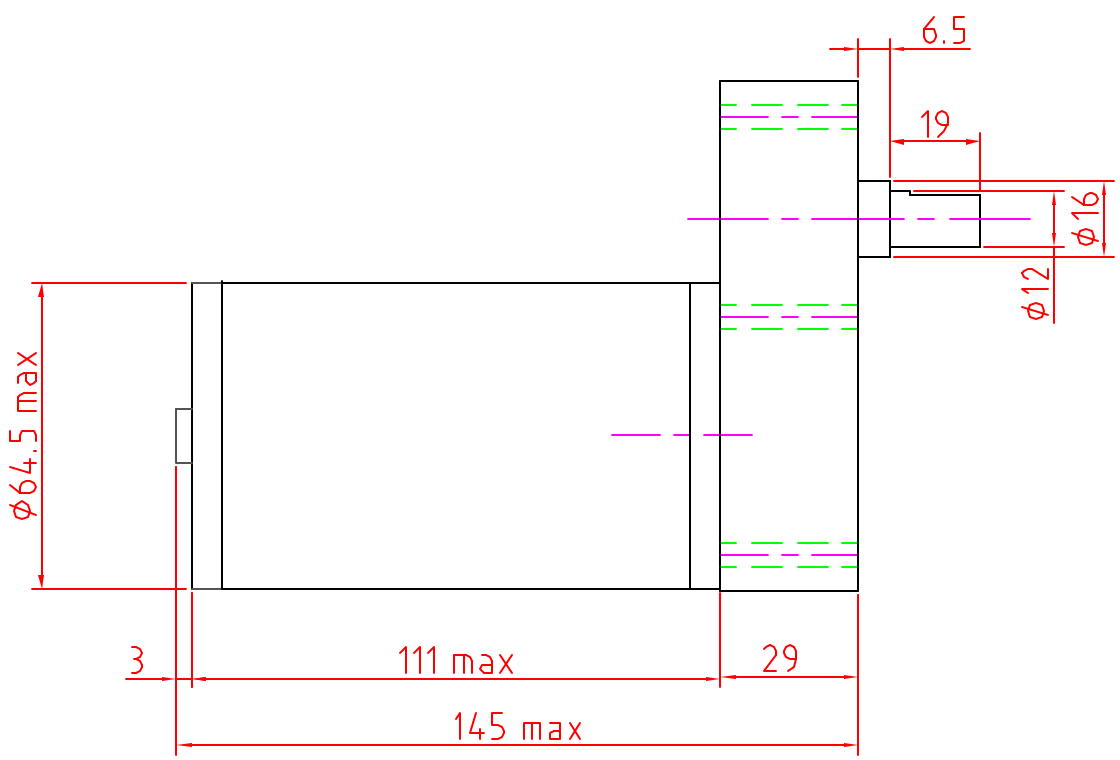

Issue/RevNo	Revision note	Date	Signature	Checked
1.0	Original Issue	28/19/12		

MTR9d-W

Item no	Quantity			Article No./Reference	
Designed by Tarak Bhagat	Checked by	Approved by - date	Date 24-9-2015	Scale do not scale	
			MTR9d-W Assembly Drawing		
			Edtion	Sheet	