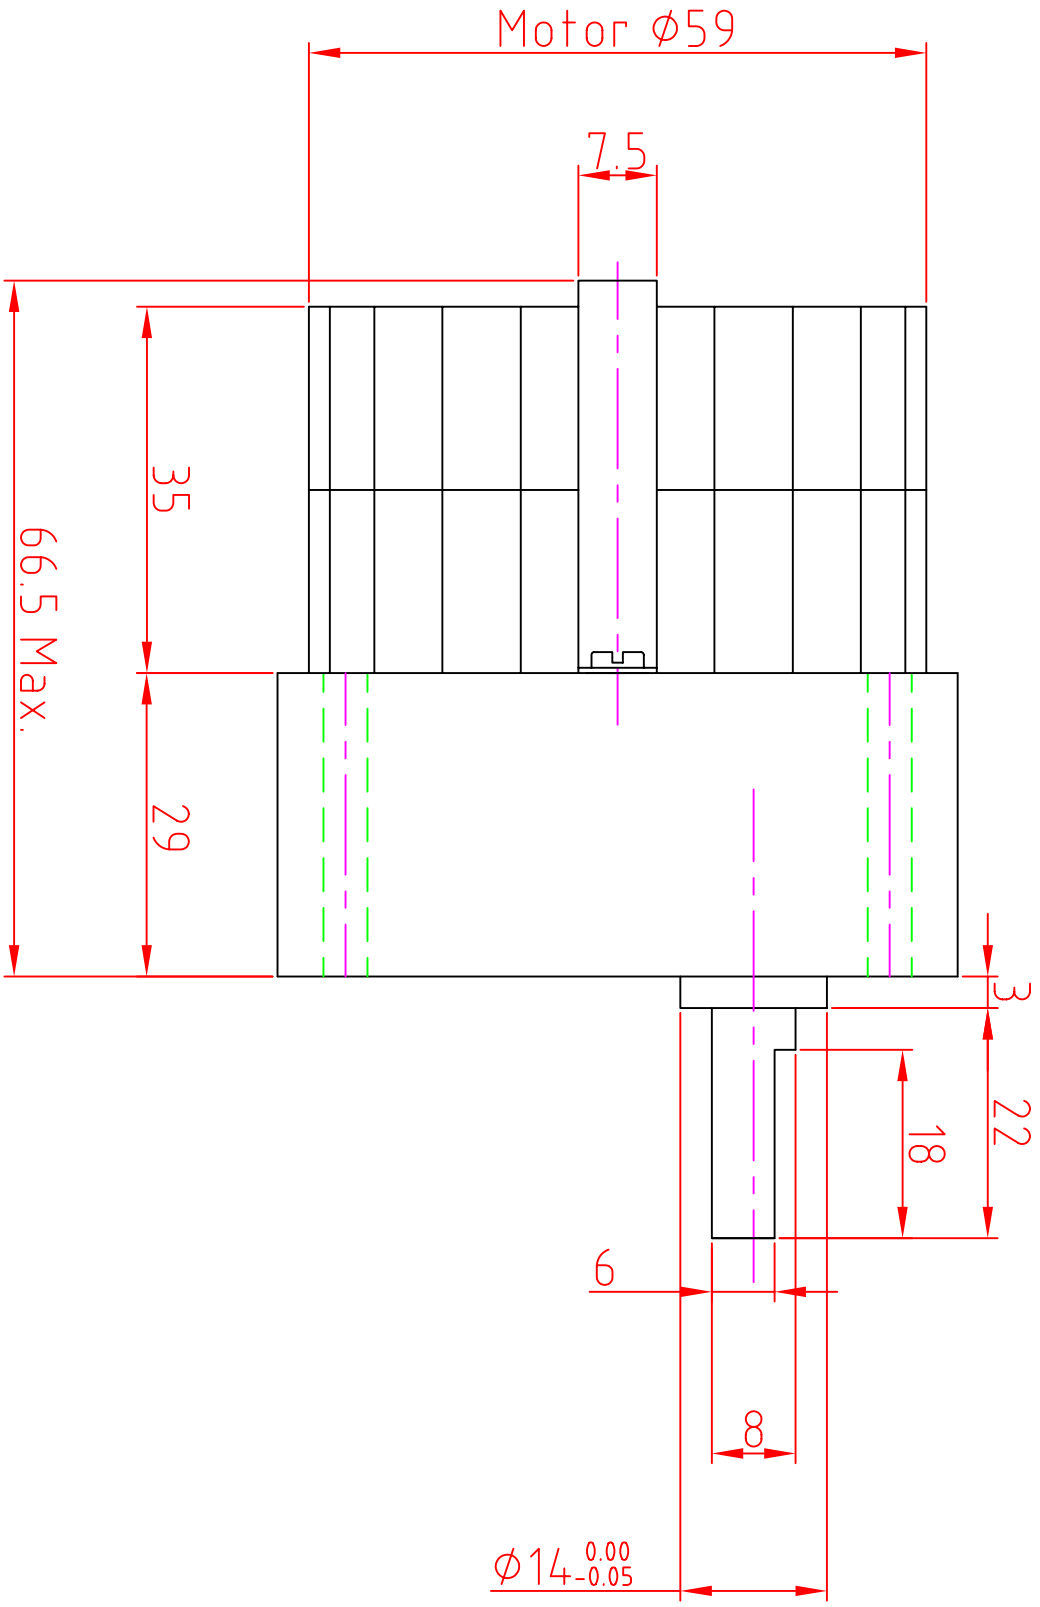

Issue/Rev/No	Revision note	Date	Signature	Checked
10	Original Issue	09/01/08		

Item ref	Quantity	Article No./Reference
Designed by Prajapati	Checked by Tarak Bhagat	Date 06/07/08
Mech- Tex Mfg. Co. Mumbai - 400 080		Assy drg MTR7A - V
Edition		Scale 2 : 1
Sheet		